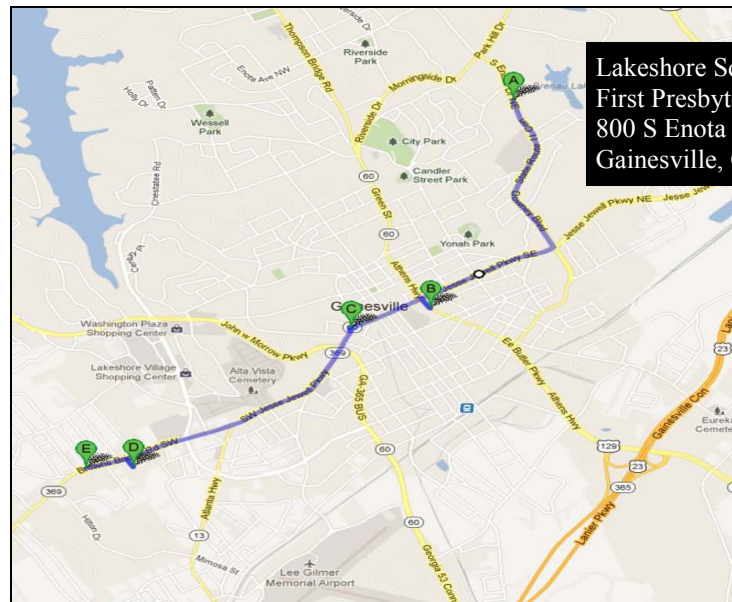

The following hotels are a short distance from the dance, for your convenience they are extending special rates for New Year's Eve to our club and guest. Please reference "Lakeshore Squares—Square Dance Club" when making reservations to receive the rates quoted below. **A limited number of rooms are available, so reserve yours early.**

	HOTEL	PHONE	RATE	BOOK BY	REFERENCE
B	Holiday Inn Gainesville-Lanier Centre 400 EE Butler Pkwy Gainesville, GA 30501	(888) 897-0088	$91.00 + Tax	n/a	n/a
C	Hampton Inn Gainesville 450 Jesse Jewell Pkwy SW Gainesville, GA 30501	(770) 503-0300	$84.00 + Tax	Dec 10th	Lakeshore Squares. <i>Includes full hot breakfast</i>
D	Hilton Garden Inn 1735 Browns Bridge Rd Gainesville, GA 30501	(770) 532-3396	$89.00 + Tax	Nov 31st	Lakeshore Squares. <i>Includes full hot breakfast</i>
E	Comfort Suites 1755 Browns Bridge Rd Gainesville, GA 30501	(678) 971-4670	$79.00 + Tax	Dec 17th	Lakeshore Squares. <i>Includes full hot breakfast</i>

Lakeshore Squares
First Presbyterian Church
800 S Enota Drive, In Gym
Gainesville, GA 30501

Make check payable to : **Lakeshore Squares**

Mail to : Louis & Angie McClure - 4376 Todd Road, Braselton , GA 30517 Phone: 404-808-8689

Name: _____

Address: _____

City: _____ State: _____ Zipcode: _____

Number of Ribbons: _____ Amount Enclosed: _____